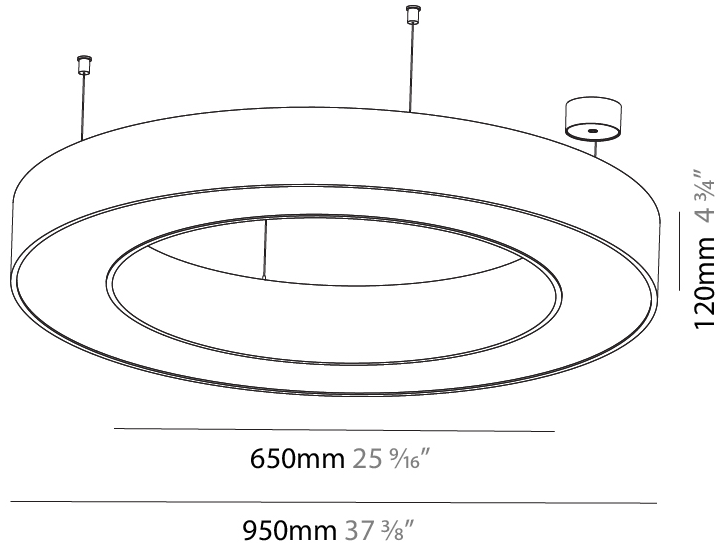

GENERAL

Series: Glorious
Subseries: Glorious
Brand: Prolight
Division: Architectural
Mounting Type: Suspension
Mounting Location: Ceiling
Subcategory: Ambient

PHYSICAL

Shape: Round
Diameter (mm): 950
Diameter (in): 37 ³/₈
Height (mm): 120
Height (in): 4 ³/₄
Max. Overall Height (mm): 2120
Max. Overall Height (in): 83 ⁷/₁₆
Light Distribution: Direct / Indirect
Weight (kg): 10.395
Weight (lbs): 22.92
Diffuser: PMMA - Opal or Micro-Prism
Fixture Finish: SSR / BKV / CWI / CRY / HAB / UFT / ITA / RUA / FTG / MYG / LOD / PUS / FRO / FUP / KIA / POP / BLS / SPG / MEY / GOH / GUM / CHC / COM / ABZ / JAG / OBR / MOS / ROR
Fixture Material: Aluminum

ELECTRICAL

Lamp Type: LED (Zhaga Standard)
Input Wattage (W): 58.5
Total Output Wattage (W): 52 / 41.6 (3500K)
Dimming: Non-Dimming / Phase Dimming (120Vac only) / 0-10V Dimming
Driver Included: Yes
Driver Location: Integrated
Driver Type: Constant Current
Driver Class: Class 2
Input Voltage (V): 120 - 277
Constant Current (MA): 350 / 900/400 (3500K)

LED

Color Temperature (°K): 3000 / 3500 / 4000
Max. Delivered Lumen (lm): 4150 / 4302 / 4390 Direct / 1850/ 1911 / 150
CRI: >80 CRI
Efficiency (%): 69
Lamp Life (hrs): 50000

OPTICAL

RATINGS AND CERTIFICATIONS

Certified By: Certified for North American Standards
IP rating: IP20

PROJECT _____
TYPE _____
SPECIFIER _____
QUANTITY _____
DATE _____